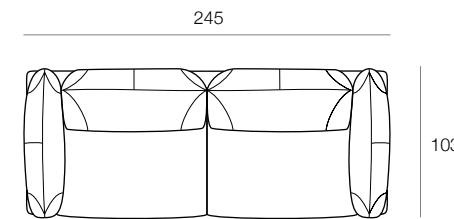

DRAGÉES CAL 1184
354

DRAGÉES CAL 1184
300