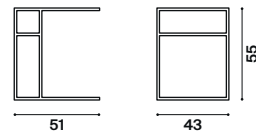

servetti
side tables

Condé

design
Silvia Prevedello