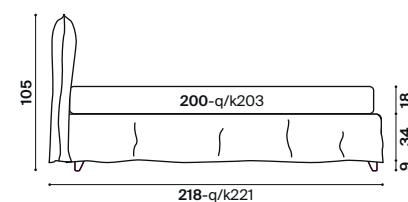

1	letto Edo matrimoniale 180x200 cm giroletto con gonna piede PIE68T	double bed Edo 180x200 cm bedframe with valance legs PIE68T	art. A64/034	cat. Must
2	rollò soft con cerniera da 90 cm	soft roll cushions with zip 90 cm	art. A64/034	cat. Must
1	completo copripiumino matrimoniale 180 cm	duvet cover set for double bed 180 cm	art. B66/016	cat. Z
2	coprifedera con bordo rivestito	pillow case covers with piping	art. A64/034	cat. Must
1	plaid Avalon 130x180 cm	plaid Avalon 130x180 cm	art. 515XFDC500008	
1	cuscinio 50x50 cm finitura pinzata	cushion 50x50 cm gathered stitching	art. A64/034	cat. Must
1	cuscinio 50x30 cm finitura pinzata	cushion 50x30 cm gathered stitching	art. A64/034	cat. Must
1	cuscinio 50x50 cm mod. B	cushion 50x50 cm mod. B	art. 969/054	cat. Must