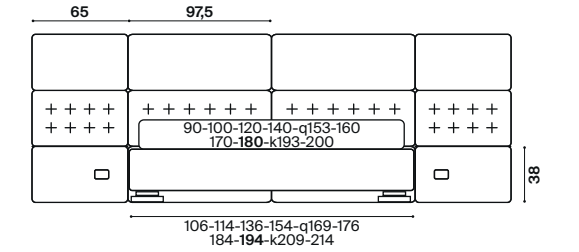

Boiserie Marlene

h 25

design
Silvia Prevedello

1	letto Max Sommier 3 lati matrimoniale 180x200 cm giroletto h. 25 chiodato piede PIE26H	double bed Max Sommier 3 side 180x200 cm bedframe h. 25 legs PIE26H	art. D71/007	cat. Plus
2	rollò con cerniera da 90 cm	roll cushions with zip 90 cm	art. D71/007	cat. Plus
1	completo copripiumino matrimoniale 180 cm	duvet cover set for double bed 180 cm	art. B66/026	cat. Z
1	piumotto 230x140 cm gr. 120	padded throw 230x140 cm gr. 120	art. 969/028	cat. Must
1	plaid Colmar 130x180 cm	plaid Colmar 130x180 cm	art. 515XFDC40002	
2	cuscini 50x50 cm finitura pinzata	cushions 50x50 cm with gathered stitching	art. 969/028	cat. Must
4	pannelli Boiserie Marlene 65x38 cm	Boiserie Marlene panels 65x38 cm	art. D71/007	cat. Plus
2	pannelli Boiserie Marlene Capitonné 65x38 cm	Boiserie Marlene Capitonné panels 65x38 cm	art. D71/007	cat. Plus
4	pannelli Boiserie Marlene 97x38 cm	Boiserie Marlene panels 97x38 cm	art. D71/007	cat. Plus
2	pannelli Boiserie Marlene Capitonné 97x38 cm	Boiserie Marlene Capitonné panels 97x38 cm	art. D71/007	cat. Plus
2	mensole Boiserie Marlene 65x26 cm	Boiserie Marlene shelves 65x26 cm	art. D71/007	cat. Plus