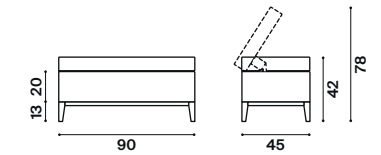

panchette contenitore storage benches

Coffer

design
R&D Twils

90x45	h 42
135x45	
158x45