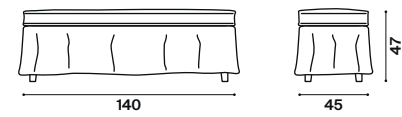

Coffer Louise

design
R&D Twils

137x47	h 42
--------	------

panchette
benches

Adam

design
R&D Twils

Carmen con gonna

design
R&D Twils