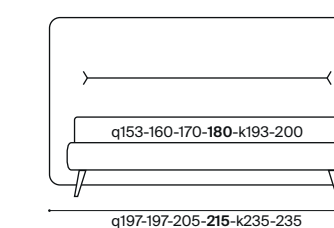

1	letto De-Light matrimoniale 180x200 cm giroletto h. 15 piede PIE69Z	double bed De-Light 180x200 cm bedframe. h 15 legs PIE69Z	art. E50/118	cat. Must
1	completo copripiumino matrimoniale 180 cm	duvet cover set for double bed 180 cm	art. B66/011	cat. Z
2	rollò con cerniera da 90 cm	roll cushion with zip 90 cm	art. E50/118	cat. Must
1	piumotto 230x140 cm 120 gr/m²	padded throw 230x140 cm 120 gr/m²	art. 969/016	cat. Must
1	cuscinio 60x60 cm con cucitura pinzata	cushion 60x60 cm with gathered stitching	art. A64/010	cat. Must
1	cuscinio 50x50 cm con cucitura pinzata	cushion 50x50 cm with gathered stitching	art. 969/016	cat. Must
1	cuscinio 50x30 cm con cucitura pinzata	cushion 50x30 cm with gathered stitching	art. A64/010	cat. Must
1	cuscinio 50x30 cm mod. B	cushion 50x30 cm mod. B	art. C10/018	cat. K