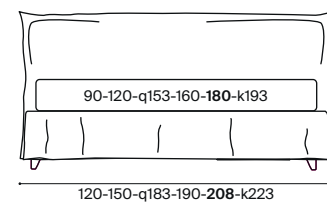

1	letto Edo matrimoniale 180x200 cm giroletto con gonna piede PIE68T	double bed Edo 180x200 cm bedframe with valance legs PIE68T	art. A64/001	cat. Must
2	rollò soft con cerniera da 90 cm	soft roll cushions with zip 90 cm	art. A64/001	cat. Must
1	completo copripiumino matrimoniale 180 cm	duvet cover set for double bed 180 cm	art. B66/001	cat. Z
1	lenzuolo sopra matrimoniale 180 cm	bedlinen top sheet for double bed 180 cm	art. B66/001	cat. Z
2	coprifedera con bordo rivestito	pillow case covers with piping	art. E24/011	cat. D
1	copriletto liscio matrimoniale 180 cm	bedspread for double bed 180 cm	art. A64/001	cat. Must
2	cuscini 70x40 cm finitura pinzata	cushions 70x40 cm gathered stitching	art. A64/001	cat. Must
2	cuscini 50x30 cm finitura pinzata	cushions 50x30 cm gathered stitching	art. A64/001	cat. Must