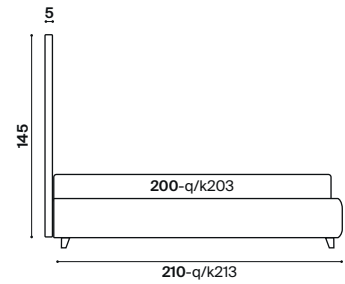

Boiserie Set Slim

h 25

design
Studio Viganò

1	letto Sail Sommier 3 lati matrimoniale 180x200 cm giroletto h. 25 piede PIE3DF	double bed Sail Sommier 3 sides 180x200 cm bedframe h. 25 legs PIE3DF	art. E06/057	cat. Must
2	rollò con cerniera e bordo rivestito da 90 cm bordo rivestito	roll cushions with zip and piping 90 cm piped edge	art. 969/070	cat. Must
1	completo copripiumino matrimoniale 180 cm	duvet cover set for double bed 180 cm	art. B66/016	cat. Z
1	copriletto liscio matrimoniale 180 cm	bedspread for double bed 180 cm	art. E06/057	cat. Must
2	plaid Colmar 130x180 cm	plaid Colmar 130x180 cm	art. 515XFDC40009	
2	cuscini 50x30 cm mod. B	cushions 50x30 cm mod. B	art. 969/070	cat. Must
2	cuscini 70x40 cm	cushions 70x40 cm	art. E06/057	cat. Must
4	pannelli Boiserie Set Slim 135x35 cm	Boiserie Set Slim panels 135x35 cm	art. E06/057	cat. Must
2	pannelli Boiserie Set Slim 135x35 cm	Boiserie Set Slim panels 135x35 cm	art. 969/070	cat. Must
4	pannelli Boiserie Set Slim 135x17 cm	Boiserie Set Slim panels 135x17 cm	art. E06/057	cat. Must
2	pannelli Boiserie Set Slim 135x17 cm	Boiserie Set Slim panels 135x17 cm	art. 969/070	cat. Must