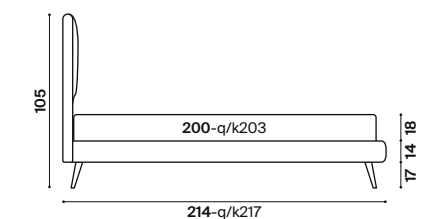

1	letto Dread Up matrimoniale 180x200 cm fascia testiera giroletto h. 14 piede PIE69Z	double bed Up Dread 180x200 cm headboard band bedframe h. 14 legs PIE69Z	art. E55/011 art. E55/007	cat. Must cat. Must
2	rollò con cerniera da 90 cm	roll cushions with zip 90 cm	art. E55/007	cat. Must
1	completo copripiumino matrimoniale 180 cm	duvet cover set for double bed 180 cm	art. 991/006	cat. Y
1	plaid Fraser 200x140 cm	plaid Fraser 200x140 cm	art. 515XGOC160007	
1	cuscinio 70x40 cm mod. B	cushion 70x40 cm mod. B	art. A64/031	cat. Must
1	cuscinio 50x30 cm	cushion 50x30 cm	art. E53/004	cat. K
1	cuscinio 50x30 cm finitura pinzata	cushion 50x30 cm gathered stitching	art. E35/001	cat. K
1	cuscinio 50x50 cm	cushion 50x50 cm	art. E19/009	cat. Must
1	cuscinio 50x50 cm finitura pinzata	cushion 50x50 cm gathered stitching	art. 969/026	cat. Must
1	cuscinio 50x50 cm	cushion 50x50 cm	art. E53/004	cat. K
1	cuscinio 70x40 cm finitura pinzata	cushion 70x40 cm gathered stitching	art. E55/011	cat. Must