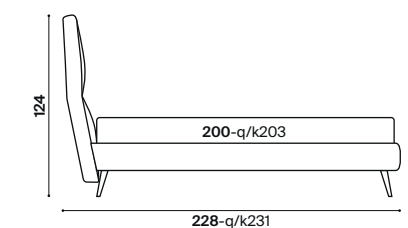

1	letto De-Light matrimoniale 180x200 cm giroletto h. 15 piede PIE69Z	double bed De-Light 180x200 cm bedframe. h 15 legs PIE69Z	art. E50/118	cat. Must
1	completo copripiumino matrimoniale 180 cm	duvet cover set for double bed 180 cm	art. B66/011	cat. Z
2	rollò con cerniera da 90 cm	roll cushion with zip 90 cm	art. E50/118	cat. Must
1	piumotto 230x140 cm 120 gr/m²	padded throw 230x140 cm 120 gr/m²	art. 969/016	cat. Must
1	cuscinio 60x60 cm con cucitura pinzata	cushion 60x60 cm with gathered stitching	art. A64/010	cat. Must
1	cuscinio 50x50 cm con cucitura pinzata	cushion 50x50 cm with gathered stitching	art. 969/016	cat. Must
1	cuscinio 50x30 cm con cucitura pinzata	cushion 50x30 cm with gathered stitching	art. A64/010	cat. Must
1	cuscinio 50x30 cm mod. B	cushion 50x30 cm mod. B	art. C10/018	cat. K