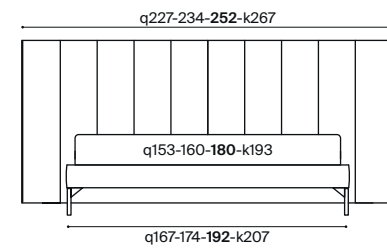

1	letto Opéra matrimoniale 180x200 cm giroletto h. 15 piede PIESTZ	double bed Opéra 180x200 cm bedframe h. 15 legs PIESTZ	art. E04/006	cat. Must
2	rollò con cerniera e bordo rivestito da 90 cm	roll cushions with zip and piping 90 cm	art. E04/007	cat. Must
1	completo copripiumino matrimoniale 180 cm	duvet cover set for double bed 180 cm	art. B66/026	cat. Z
1	plaid Avalon 130x180 cm	plaid Avalon 130x180 cm	art. 515XFDC500008	
2	cuscini 70x40 cm	cushions 70x40 cm	art. E04/006	cat. Must
2	cuscini 50x30 cm	cushions 50x30 cm	art. E04/007	cat. Must