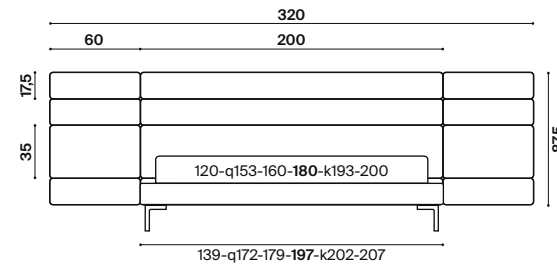

Boiserie Set Slim

h 14

design
Studio Viganò

1	letto Ada Sommier 3 lati matrimoniale 180x200 cm giroletto h. 14 piede PIE61Z	double bed Sommier Ada 3 sides 180x200 cm bedframe h. 14 legs PIE61Z	art. 969/028	cat. Must
1	completo copripiumino matrimoniale 180 cm	duvet cover set for double bed 180 cm	art. 991/047	cat. Y
1	piumotto 230x140 cm 120 gr/m ²	padded throw 230x140 cm 120 gr/m ²	art. 969/097	cat. Must
1	cuscinio 70x40 cm con cucitura pinzata	cushion 70x40 cm with gathered stitching	art. C10/012	cat. K
3	pannelli Boiserie Set Slim 200x17 cm	boiserie Set Slim panels 200x17 cm	art. 969/028	cat. Must
6	pannelli Boiserie Set Slim 60x17 cm	boiserie Set Slim panels 60x17 cm	art. 969/028	cat. Must
2	pannelli Boiserie Set Slim 60x35 cm	boiserie Set Slim panels 60x35 cm	art. 969/028	cat. Must
1	pannello Boiserie Set Slim 200x35 cm	boiserie Set Slim panel 200x35 cm	art. 969/028	cat. Must
1	mensola Set	Set shelf	art. 27N060035	
1	lampada led	led lamp	art. 31QTLM	