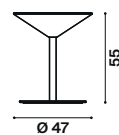

tavolini
coffee tables

Fizz

design
Térence Coton