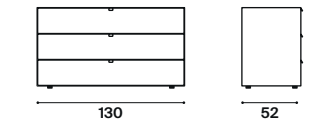

Tetris comò
chest of drawers