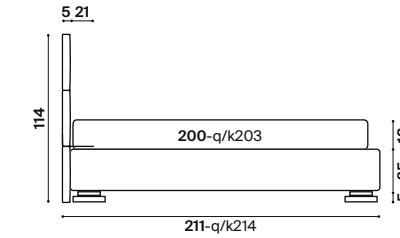

Boiserie Marlene

h 25

design
Silvia Prevedello

1	letto Max Sommier 3 lati matrimoniale 180x200 cm giroletto h. 25 chiodato piede PIE26H	double bed Max Sommier 3 side 180x200 cm bedframe h. 25 legs PIE26H	art. D71/007	cat. Plus
2	rollò con cerniera da 90 cm	roll cushions with zip 90 cm	art. D71/007	cat. Plus
1	completo copripiumino matrimoniale 180 cm	duvet cover set for double bed 180 cm	art. B66/026	cat. Z
1	piumotto 230x140 cm gr. 120	padded throw 230x140 cm gr. 120	art. 969/028	cat. Must
1	plaid Colmar 130x180 cm	plaid Colmar 130x180 cm	art. 515XFDC40002	
2	cuscini 50x50 cm finitura pinzata	cushions 50x50 cm with gathered stitching	art. 969/028	cat. Must
4	pannelli Boiserie Marlene 65x38 cm	Boiserie Marlene panels 65x38 cm	art. D71/007	cat. Plus
2	pannelli Boiserie Marlene Capitonné 65x38 cm	Boiserie Marlene Capitonné panels 65x38 cm	art. D71/007	cat. Plus
4	pannelli Boiserie Marlene 97x38 cm	Boiserie Marlene panels 97x38 cm	art. D71/007	cat. Plus
2	pannelli Boiserie Marlene Capitonné 97x38 cm	Boiserie Marlene Capitonné panels 97x38 cm	art. D71/007	cat. Plus
2	mensole Boiserie Marlene 65x26 cm	Boiserie Marlene shelves 65x26 cm	art. D71/007	cat. Plus