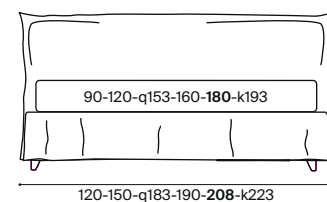

1	letto Edo matrimoniale 180x200 cm giroletto con gonna piede PIE68T	double bed Edo 180x200 cm bedframe with valance legs PIE68T	art. A64/034	cat. Must
2	rollò soft con cerniera da 90 cm	soft roll cushions with zip 90 cm	art. A64/034	cat. Must
1	completo copripiumino matrimoniale 180 cm	duvet cover set for double bed 180 cm	art. B66/016	cat. Z
2	coprifedera con bordo rivestito	pillow case covers with piping	art. A64/034	cat. Must
1	plaid Avalon 130x180 cm	plaid Avalon 130x180 cm	art. 515XFDC500008	
1	cuscinio 50x50 cm finitura pinzata	cushion 50x50 cm gathered stitching	art. A64/034	cat. Must
1	cuscinio 50x30 cm finitura pinzata	cushion 50x30 cm gathered stitching	art. A64/034	cat. Must
1	cuscinio 50x50 cm mod. B	cushion 50x50 cm mod. B	art. 969/054	cat. Must