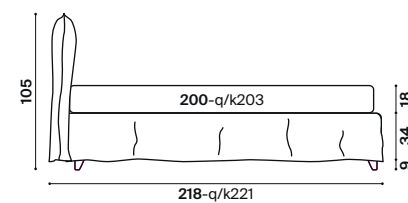

1	letto Edo matrimoniale 180x200 cm giroletto con gonna piede PIE68T	double bed Edo 180x200 cm bedframe with valance legs PIE68T	art. A64/001	cat. Must
2	rollò soft con cerniera da 90 cm	soft roll cushions with zip 90 cm	art. A64/001	cat. Must
1	completo copripiumino matrimoniale 180 cm	duvet cover set for double bed 180 cm	art. B66/001	cat. Z
1	lenzuolo sopra matrimoniale 180 cm	bedlinen top sheet for double bed 180 cm	art. B66/001	cat. Z
2	coprifedera con bordo rivestito	pillow case covers with piping	art. E24/011	cat. D
1	copriletto liscio matrimoniale 180 cm	bedspread for double bed 180 cm	art. A64/001	cat. Must
2	cuscini 70x40 cm finitura pinzata	cushions 70x40 cm gathered stitching	art. A64/001	cat. Must
2	cuscini 50x30 cm finitura pinzata	cushions 50x30 cm gathered stitching	art. A64/001	cat. Must