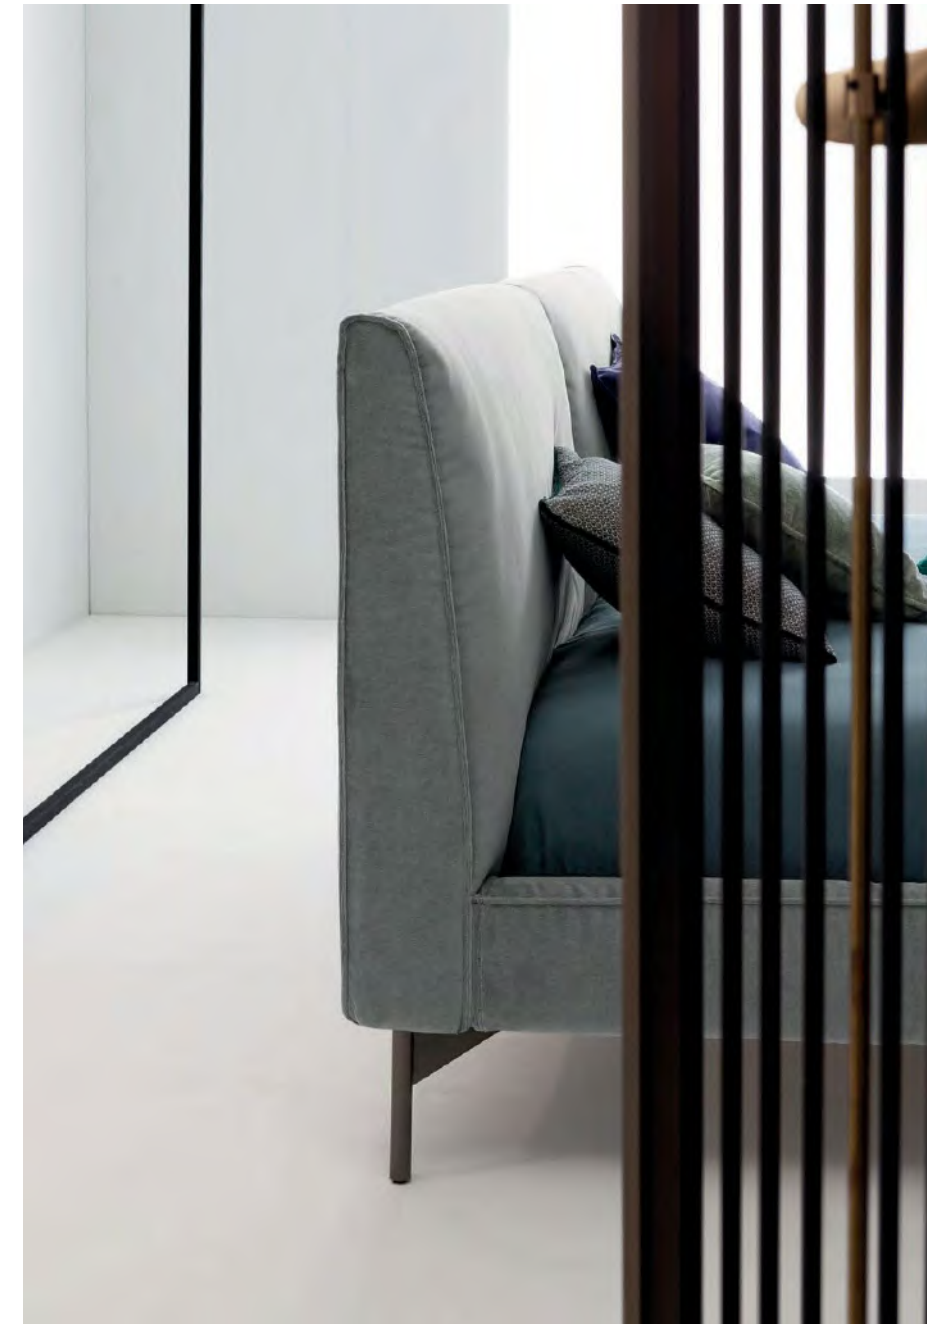

structure
fabric Frozen D78
col. 011 cat. Must

Il sommier ridotto nello spessore sottolinea il taglio grafico della testiera. Per un oggetto definito da linee che si intersecano lungo le cuciture e sui perimetri del letto.

The minimalist base emphasizes the headboard's linear cut. Creating a piece defined by lines that intersect along the seams and on the bed's outer perimeters.