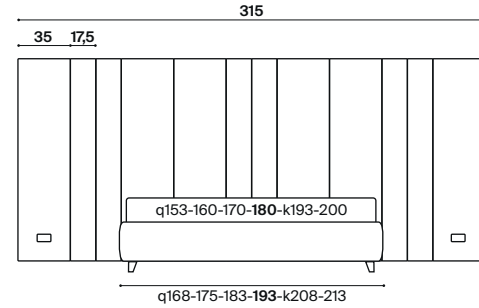

Boiserie Set Slim

h 25

design
Studio Viganò

1	letto Sail Sommier 3 lati matrimoniale 180x200 cm giroletto h. 25 piede PIE3DF	double bed Sail Sommier 3 sides 180x200 cm bedframe h. 25 legs PIE3DF	art. E06/057	cat. Must
2	rollò con cerniera e bordo rivestito da 90 cm bordo rivestito	roll cushions with zip and piping 90 cm piped edge	art. 969/070	cat. Must
1	completo copripiumino matrimoniale 180 cm	duvet cover set for double bed 180 cm	art. B66/016	cat. Z
1	copriletto liscio matrimoniale 180 cm	bedspread for double bed 180 cm	art. E06/057	cat. Must
2	plaid Colmar 130x180 cm	plaid Colmar 130x180 cm	art. 515XFDC40009	
2	cuscini 50x30 cm mod. B	cushions 50x30 cm mod. B	art. 969/070	cat. Must
2	cuscini 70x40 cm	cushions 70x40 cm	art. E06/057	cat. Must
4	pannelli Boiserie Set Slim 135x35 cm	Boiserie Set Slim panels 135x35 cm	art. E06/057	cat. Must
2	pannelli Boiserie Set Slim 135x35 cm	Boiserie Set Slim panels 135x35 cm	art. 969/070	cat. Must
4	pannelli Boiserie Set Slim 135x17 cm	Boiserie Set Slim panels 135x17 cm	art. E06/057	cat. Must
2	pannelli Boiserie Set Slim 135x17 cm	Boiserie Set Slim panels 135x17 cm	art. 969/070	cat. Must