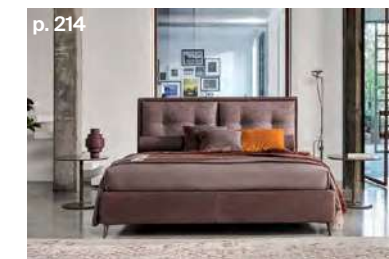

Venus Lab

h 25

design
R&D Twils