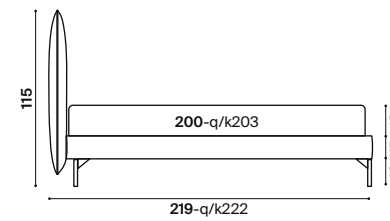

1	letto Opéra matrimoniale 180x200 cm giroletto h. 15 piede PIESTZ	double bed Opéra 180x200 cm bedframe h. 15 legs PIESTZ	art. E04/006	cat. Must
2	rollò con cerniera e bordo rivestito da 90 cm	roll cushions with zip and piping 90 cm	art. E04/007	cat. Must
1	completo copripiumino matrimoniale 180 cm	duvet cover set for double bed 180 cm	art. B66/026	cat. Z
1	plaid Avalon 130x180 cm	plaid Avalon 130x180 cm	art. 515XFDC500008	
2	cuscini 70x40 cm	cushions 70x40 cm	art. E04/006	cat. Must
2	cuscini 50x30 cm	cushions 50x30 cm	art. E04/007	cat. Must