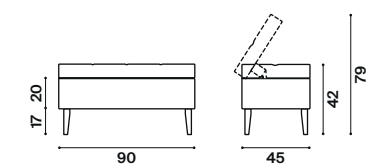

Coffer
panchetta contenitore
storage bench

panchette contenitore storage benches

Coffer

design
R&D Twils

90x45	h 42
135x45	
158x45	

Coffer Capitoné

design
R&D Twils

90x45	h 42
135x45	
158x45	