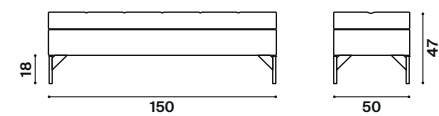

Oscar

design
R&D Twils