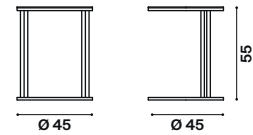

Orion

design
Tiziano Carnieletto