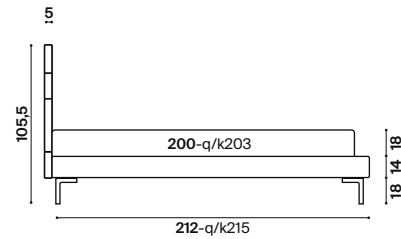

Boiserie Set Slim

h 14

design
Studio Viganò

1	letto Ada Sommier 3 lati matrimoniale 180x200 cm giroletto h. 14 piede PIE61Z	double bed Sommier Ada 3 sides 180x200 cm bedframe h. 14 legs PIE61Z	art. 969/028	cat. Must
1	completo copripiumino matrimoniale 180 cm	duvet cover set for double bed 180 cm	art. 991/047	cat. Y
1	piumotto 230x140 cm 120 gr/m ²	padded throw 230x140 cm 120 gr/m ²	art. 969/097	cat. Must
1	cuscinio 70x40 cm con cucitura pinzata	cushion 70x40 cm with gathered stitching	art. C10/012	cat. K
3	pannelli Boiserie Set Slim 200x17 cm	boiserie Set Slim panels 200x17 cm	art. 969/028	cat. Must
6	pannelli Boiserie Set Slim 60x17 cm	boiserie Set Slim panels 60x17 cm	art. 969/028	cat. Must
2	pannelli Boiserie Set Slim 60x35 cm	boiserie Set Slim panels 60x35 cm	art. 969/028	cat. Must
1	pannello Boiserie Set Slim 200x35 cm	boiserie Set Slim panel 200x35 cm	art. 969/028	cat. Must
1	mensola Set	Set shelf	art. 27N060035	
1	lampada led	led lamp	art. 31QTLM	