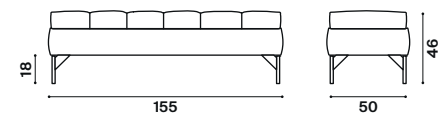

Opéra

design
R&D Twils