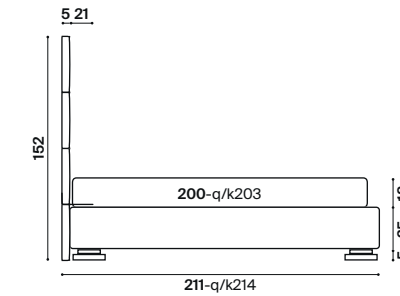

Boiserie Marlene

h 25

design
Silvia Prevedello

1	letto Max Sommier 3 lati matrimoniale 180x200 cm giroletto h. 25 chiodato piede PIE26H	double bed Max Sommier 3 sides 180x200 cm bedframe h. 25 legs PIE26H	art. D71/007	cat. Plus
2	rollò con cerniera da 90 cm	roll cushions with zip 90 cm	art. D71/007	cat. Plus
1	completo copripiumino matrimoniale 180 cm	duvet cover set for double bed 180 cm	art. B66/026	cat. Z
1	piumotto 230x140 cm gr. 120	padded throw 230x140 cm gr. 120	art. 969/028	cat. Must
1	plaid Colmar 130x180 cm	plaid Colmar 130x180 cm	art. 515XFDC40002	
1	cuscinio 50x30 cm Mod. B	cushion 50x30 cm Mod. B	art. E11/011	cat. D
1	cuscinio 50x50 cm Mod. B	cushion 50x50 cm Mod. B	art. E11/011	cat. D
8	pannelli Boiserie Marlene 97x38 cm	Boiserie Marlene panels 97x38 cm	art. D71/007	cat. Plus
6	pannelli Boiserie Marlene 65x38 cm	Boiserie Marlene panels 65x38 cm	art. D71/007	cat. Plus
2	pannelli Boiserie Marlene 65x38 cm c/scatola da incasso 3p	Boiserie Marlene panels 65x38 cm with flush mounting box	art. D71/007	cat. Plus
2	mensole Boiserie Marlene 65x26 cm	Boiserie Marlene shelves 65x26 cm	art. D71/007	cat. Plus