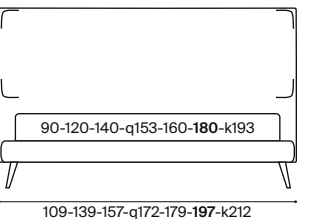

1	letto Dread Up matrimoniale 180x200 cm fascia testiera giroletto h. 14 piede PIE69Z	double bed Up Dread 180x200 cm headboard band bedframe h. 14 legs PIE69Z	art. E55/011 art. E55/007	cat. Must cat. Must
2	rollò con cerniera da 90 cm	roll cushions with zip 90 cm	art. E55/007	cat. Must
1	completo copripiumino matrimoniale 180 cm	duvet cover set for double bed 180 cm	art. 991/006	cat. Y
1	plaid Fraser 200x140 cm	plaid Fraser 200x140 cm	art. 515XGOC160007	
1	cuscinio 70x40 cm mod. B	cushion 70x40 cm mod. B	art. A64/031	cat. Must
1	cuscinio 50x30 cm	cushion 50x30 cm	art. E53/004	cat. K
1	cuscinio 50x30 cm finitura pinzata	cushion 50x30 cm gathered stitching	art. E35/001	cat. K
1	cuscinio 50x50 cm	cushion 50x50 cm	art. E19/009	cat. Must
1	cuscinio 50x50 cm finitura pinzata	cushion 50x50 cm gathered stitching	art. 969/026	cat. Must
1	cuscinio 50x50 cm	cushion 50x50 cm	art. E53/004	cat. K
1	cuscinio 70x40 cm finitura pinzata	cushion 70x40 cm gathered stitching	art. E55/011	cat. Must