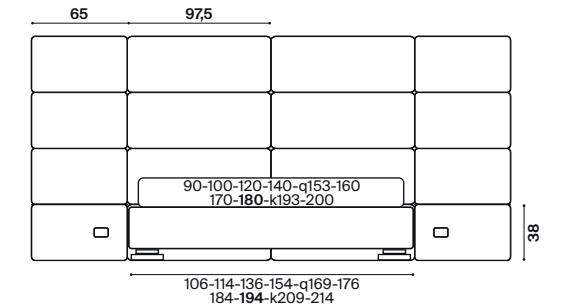

Boiserie Marlene

h 25

design
Silvia Prevedello

1	letto Max Sommier 3 lati matrimoniale 180x200 cm giroletto h. 25 chiodato piede PIE26H	double bed Max Sommier 3 sides 180x200 cm bedframe h. 25 legs PIE26H	art. D71/007	cat. Plus
2	rollò con cerniera da 90 cm	roll cushions with zip 90 cm	art. D71/007	cat. Plus
1	completo copripiumino matrimoniale 180 cm	duvet cover set for double bed 180 cm	art. B66/026	cat. Z
1	piumotto 230x140 cm gr. 120	padded throw 230x140 cm gr. 120	art. 969/028	cat. Must
1	plaid Colmar 130x180 cm	plaid Colmar 130x180 cm	art. 515XFDC40002	
1	cuscinio 50x30 cm Mod. B	cushion 50x30 cm Mod. B	art. E11/011	cat. D
1	cuscinio 50x50 cm Mod. B	cushion 50x50 cm Mod. B	art. E11/011	cat. D
8	pannelli Boiserie Marlene 97x38 cm	Boiserie Marlene panels 97x38 cm	art. D71/007	cat. Plus
6	pannelli Boiserie Marlene 65x38 cm	Boiserie Marlene panels 65x38 cm	art. D71/007	cat. Plus
2	pannelli Boiserie Marlene 65x38 cm c/scatola da incasso 3p	Boiserie Marlene panels 65x38 cm with flush mounting box	art. D71/007	cat. Plus
2	mensole Boiserie Marlene 65x26 cm	Boiserie Marlene shelves 65x26 cm	art. D71/007	cat. Plus