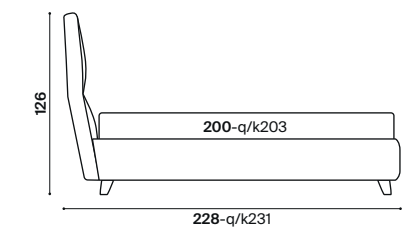

1	letto De-Light matrimoniale 180x200 cm giroletto h. 25 piede PIE38V	double bed De-Light 180x200 cm bedframe h. 25 legs PIE38V	art. E49/007	cat. K
1	completo copripiumino matrimoniale 180 cm	duvet cover set for double bed 180 cm	art. B66/016	cat. Z
1	piumotto 230x140 cm gr. 120	padded throw 230x140 cm gr. 120	art. E56/009	cat. K
2	plaid Avalon 130x180 cm	plaid Avalon 130x180 cm	art. 515XFDC500008	
1	cuscinio 50x30 cm	cushion 50x30 cm	art. E49/015	cat. K
1	cuscinio 50x30 cm mod. B	cushion 50x30 cm mod. B	art. E56/009	cat. K
2	cuscini 70x40 cm mod. B	cushions 70x40 cm mod. B	art. E49/007	cat. K