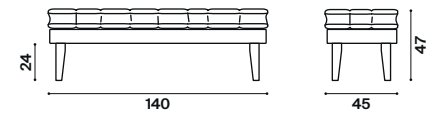

Coffer Louise

design
R&D Twils

137x47	h 42
--------	------

panchette
benches

Adam

design
R&D Twils

Carmen con gonna

design
R&D Twils